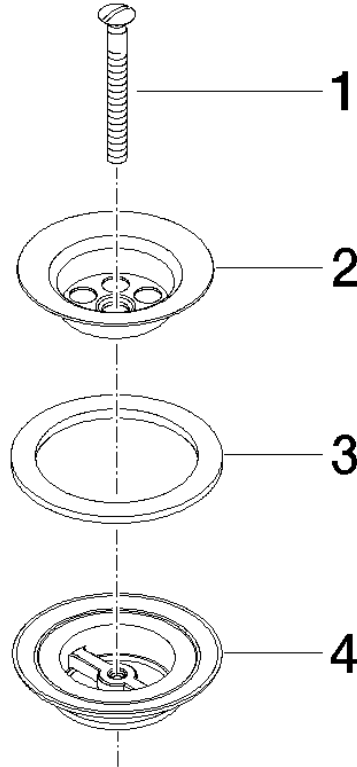

Grated waste 1 1/4" - Light Gold

IMO

10 100 970

Fits: IMO, LULU, MADISON, MEM, TARA,
CL.1, LISSÉ, VAIA, META, CYO

	Light Gold	10 100 970-26
	Chrome	10 100 970-00
	Brushed Platinum	10 100 970-06
	Platinum	10 100 970-08
	Durabress (23kt Gold)	10 100 970-09
	Dark Chrome	10 100 970-19
	Brushed Light Gold	10 100 970-27
	Brushed Durabress (23kt Gold)	10 100 970-28
	Brushed Bronze	10 100 970-42
	Brushed Champagne (22kt Gold)	10 100 970-46
	Champagne (22kt Gold)	10 100 970-47
	Brushed Chrome	10 100 970-93
	Brushed Dark Platinum	10 100 970-99

Grated waste 1 1/4" - Light Gold

IMO

10 100 970

10 100 970

10 100 970

Parts for other finishes can be found here: [Chrome](#)

Spare parts list

No.	Item Number	Name	Quantity used	Delivery time
1	09 30 30 115-26	screw	1	60
2	09 11 01 005-26	strainer	1	60
3	09 14 03 005 90	seal	1	60
4	09 11 01 007-07	pop-up waste	1	60